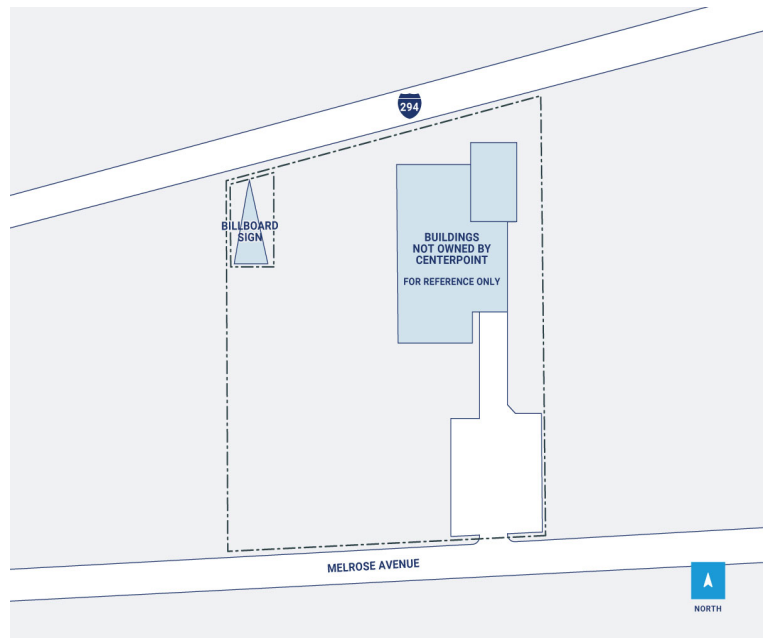

0 Acres

CenterPoint Properties

11400 Melrose St - Sign Parcel, Franklin Park, IL

CenterPoint Properties

Property Description

Market: Chicago

Land: 0 Acres

Building: 0 SF

Typical Bay Size: 0' x 0'

Available Units: 0