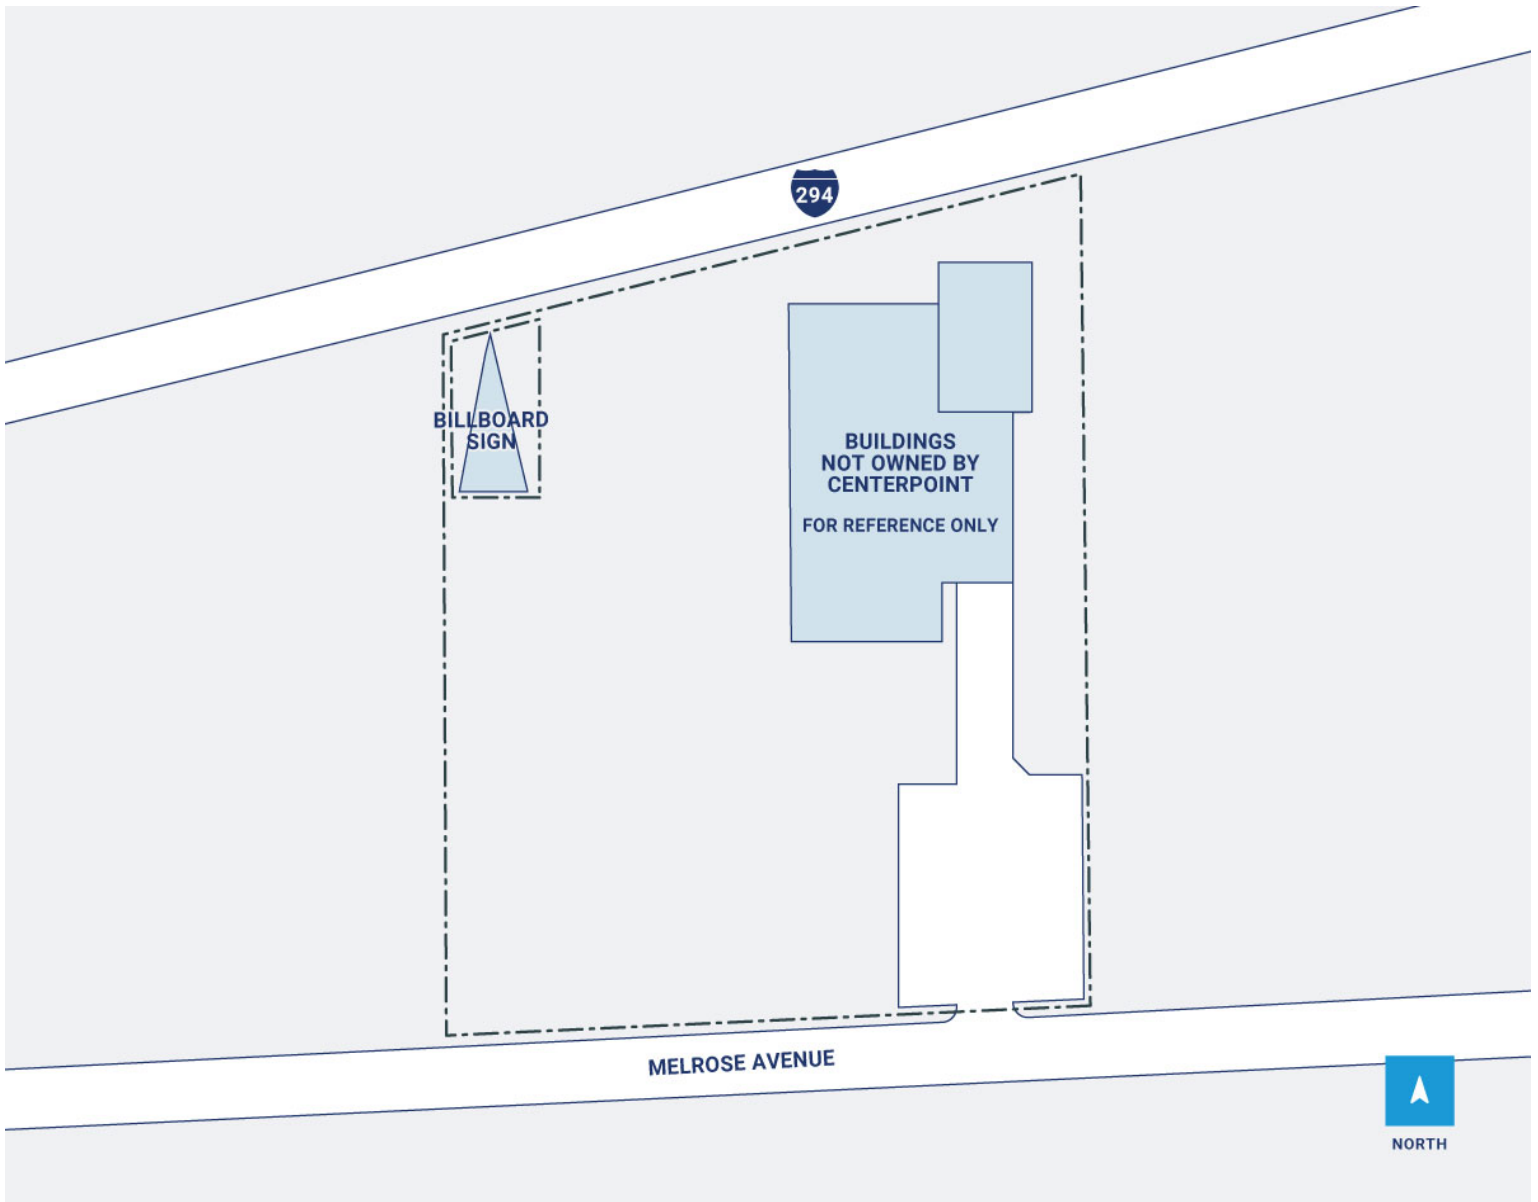

0 Acres

CenterPoint Properties

11400 Melrose St - Sign Parcel, Franklin Park, IL

CenterPoint Properties

Property Description

Market: Chicago

Land: 0 Acres

Building: 0 SF

Office: 0 SF

Available: SF

Year Built: 1988

Rail Access: No

Renovated:

Car Parking: 0 spaces

Trailer Parking: 0 spaces

Clear Height: 0'

Typical Bay Size: 0' x 0'

Available Units: 0