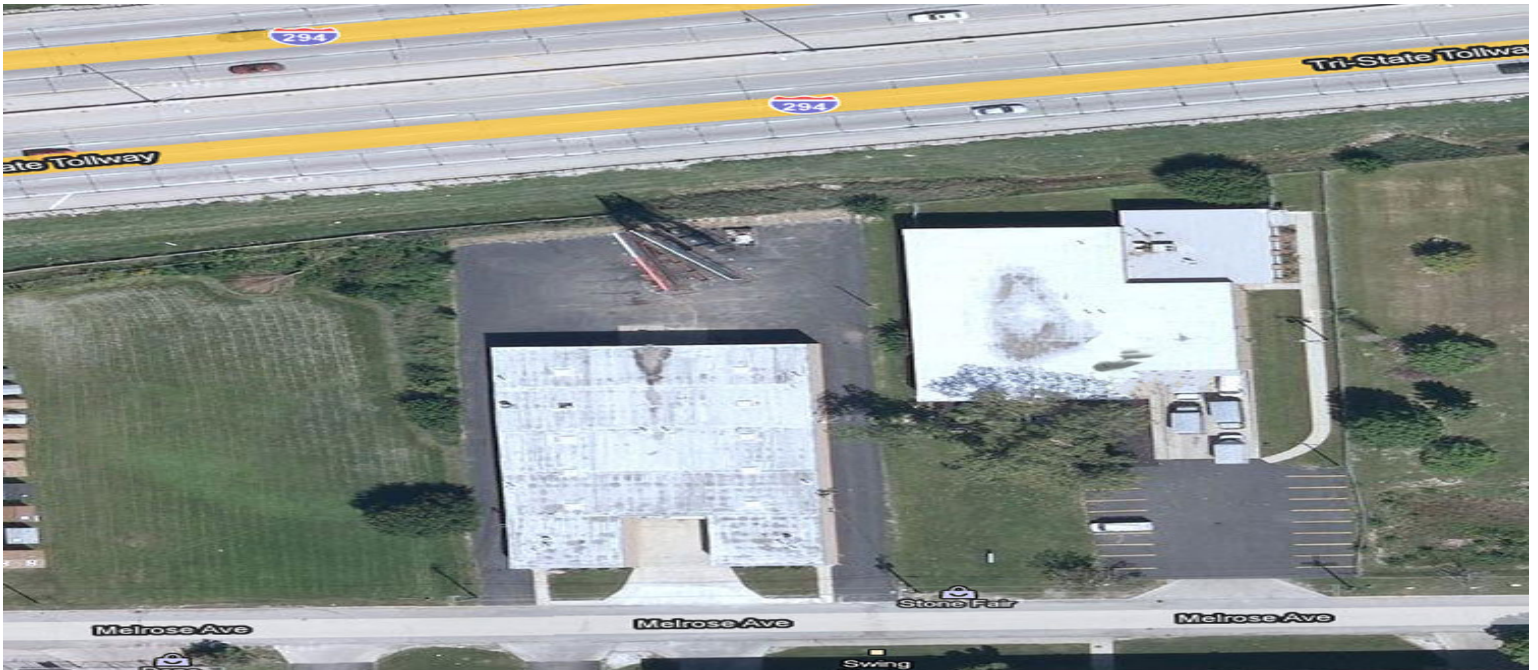

0 Acres

CenterPoint Properties

11400 Melrose St - Sign Parcel, Franklin Park, IL

CenterPoint Properties

Property Description

Market: Chicago

Land: 0 Acres

Building: 0 SF

Office: 0 SF

Available: SF

Year Built: 1988

Rail Access: No

Renovated:

Car Parking: 0 spaces

Trailer Parking: 0 spaces

Clear Height: 0'

Typical Bay Size: 0' x 0'

Available Units: 0