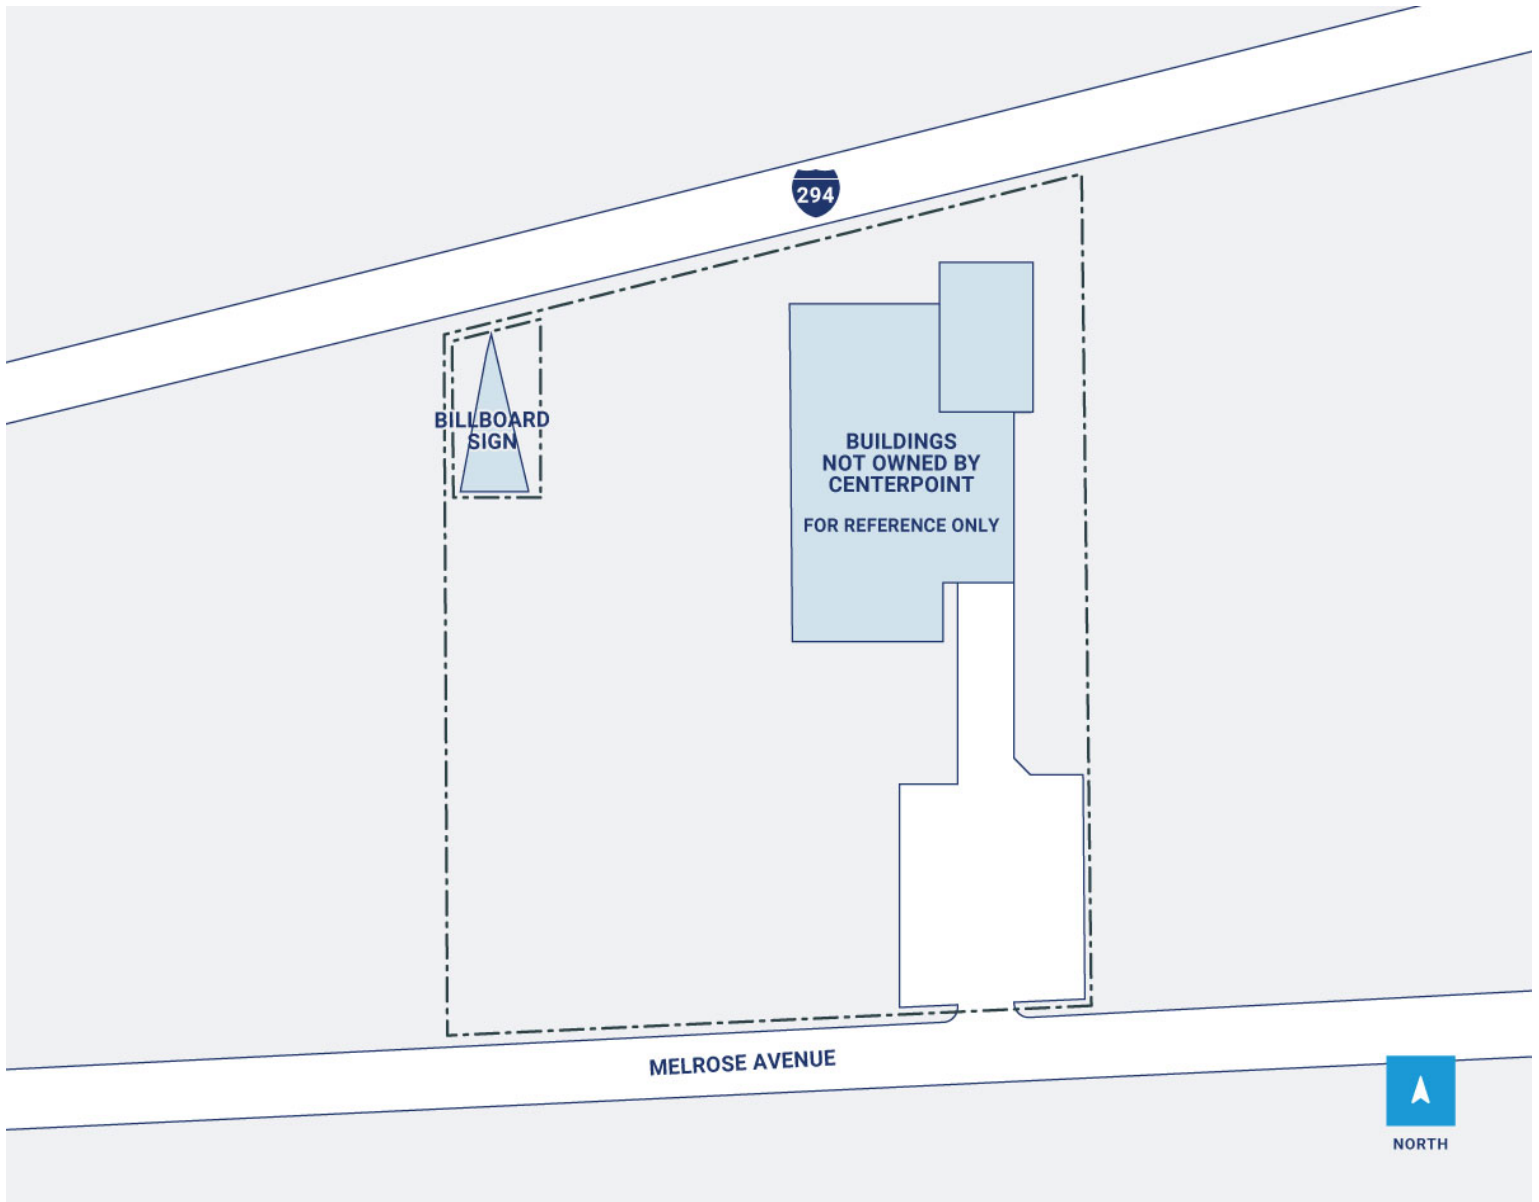

0 Acres

CenterPoint Properties

11400 Melrose St - Sign Parcel, Franklin Park, IL

CenterPoint Properties

Property Description

Market: Chicago

Land: 0 Acres

Building: 0 SF

Office: 0 SF

Available: SF

Year Built: 1988

Rail Access: No

Renovated:

Car Parking: 0 spaces

Trailer Parking: 0 spaces

Clear Height: 0'

Typical Bay Size: 0' x 0'

Available Units: 0