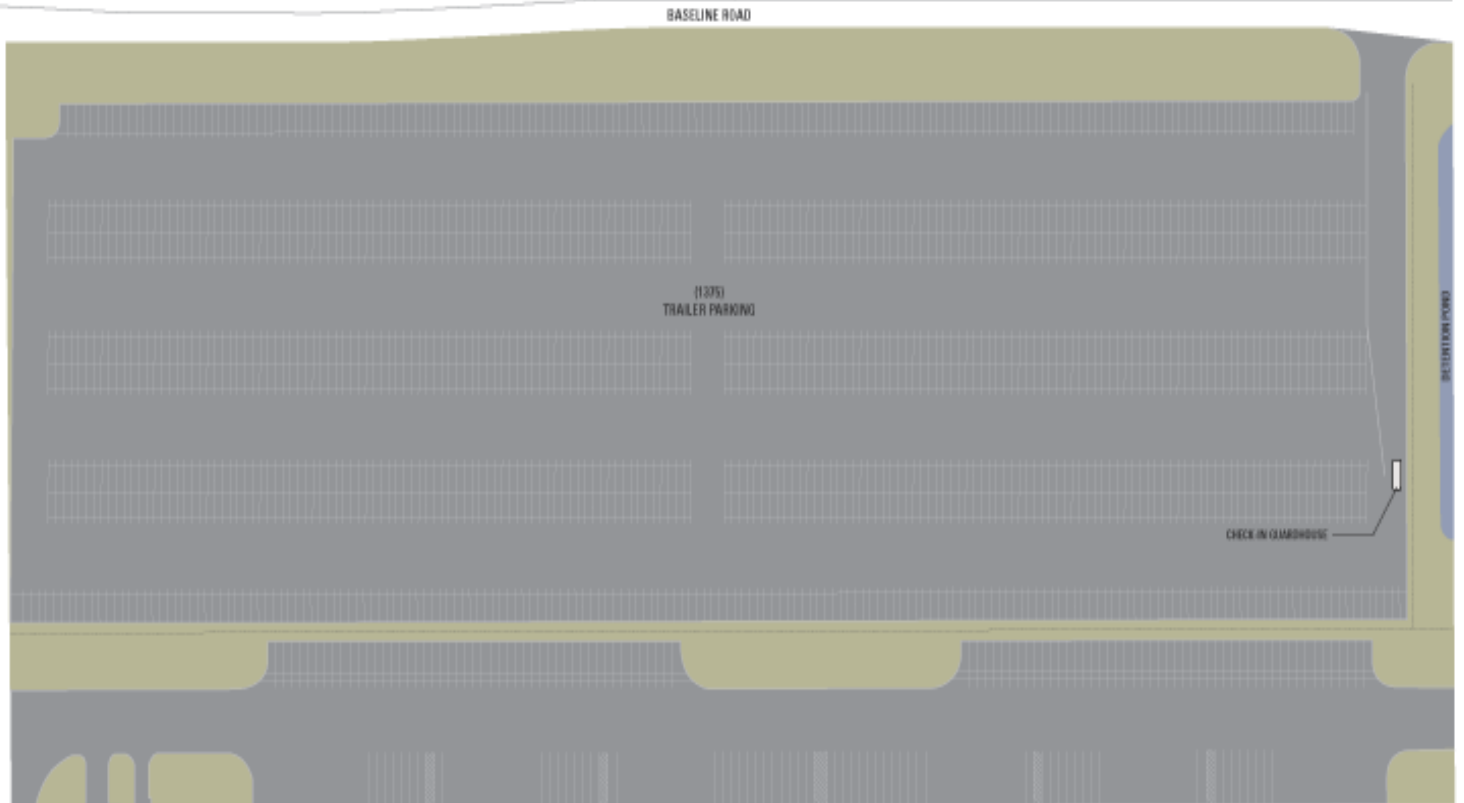

## Property Description

**Market:** Chicago

**Land:** 32 Acres

**Building:** 0 SF

**Office:** 0 SF

**Available:** SF

**Year Built:** 2007

**Rail Access:** No