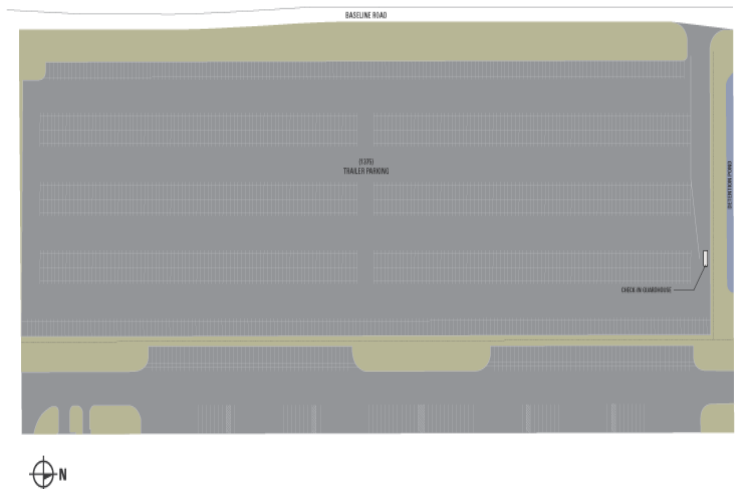

## Property Description

**Market:** Chicago

**Land:** 32 Acres

**Building:** 0 SF

**Office:** 0 SF

**Available:** SF

**Year Built:** 2007

**Rail Access:** No

**Renovated:**

**Car Parking:** 0 spaces

**Trailer Parking:** 1,400 spaces

**Clear Height:** 0'

**Exterior Docks:** 0

**Interior Docks:** 0

**Drive-In Doors:** 0

**Construction:** Container Yard