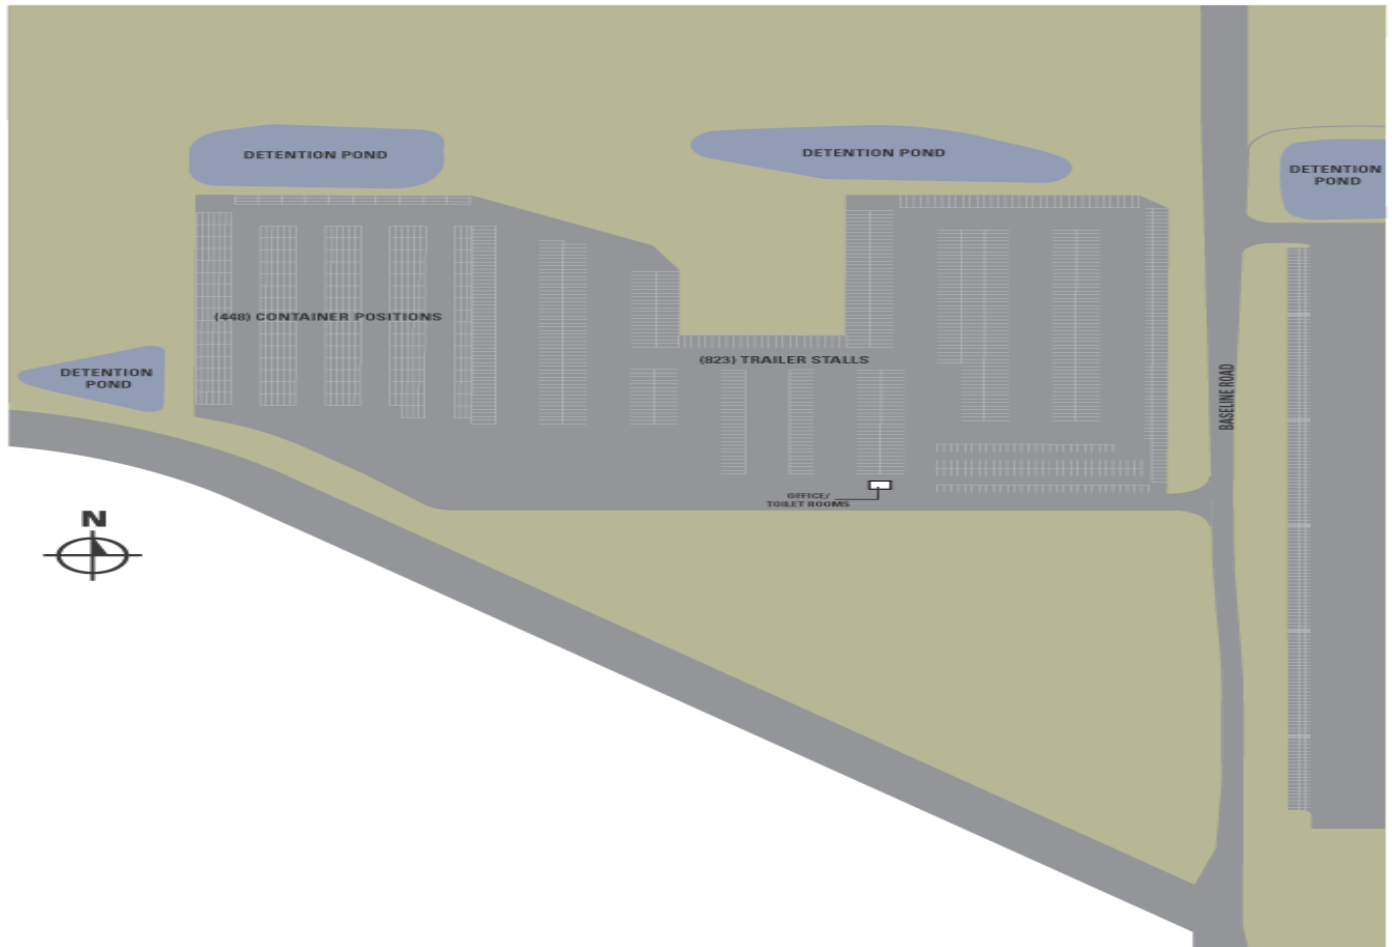

# CenterPoint Properties

26500 S. Elwood International Port Road, Elwood, IL

## Property Description

**Market:** Chicago

**Land:** 58 Acres

**Building:** 0 SF

**Office:** 0 SF

**Available:** SF

**Year Built:** 2009

**Rail Access:** No