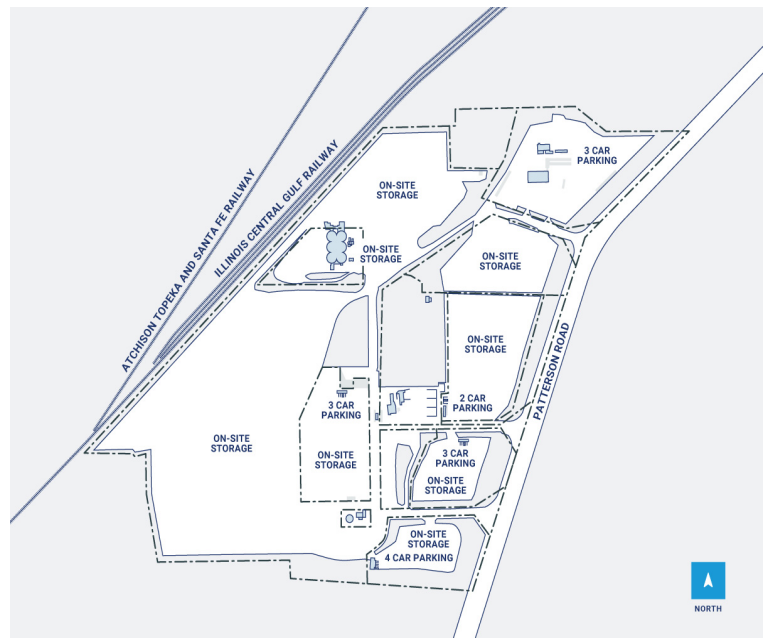

52 Acres

CenterPoint Properties

Patterson Road, Joliet, IL

CenterPoint Properties

Property Description

Market: Chicago

Land: 52 Acres

Building: 0 SF

Exterior Docks: 0

Interior Docks: 0

Drive-In Doors: 0

Construction: Land Only

Roof: Land Only

HVAC: No HVAC

Sprinkler: No Sprinkler

Power: Land Only

Typical Bay Size: 0' x 0'

Available Units: 0