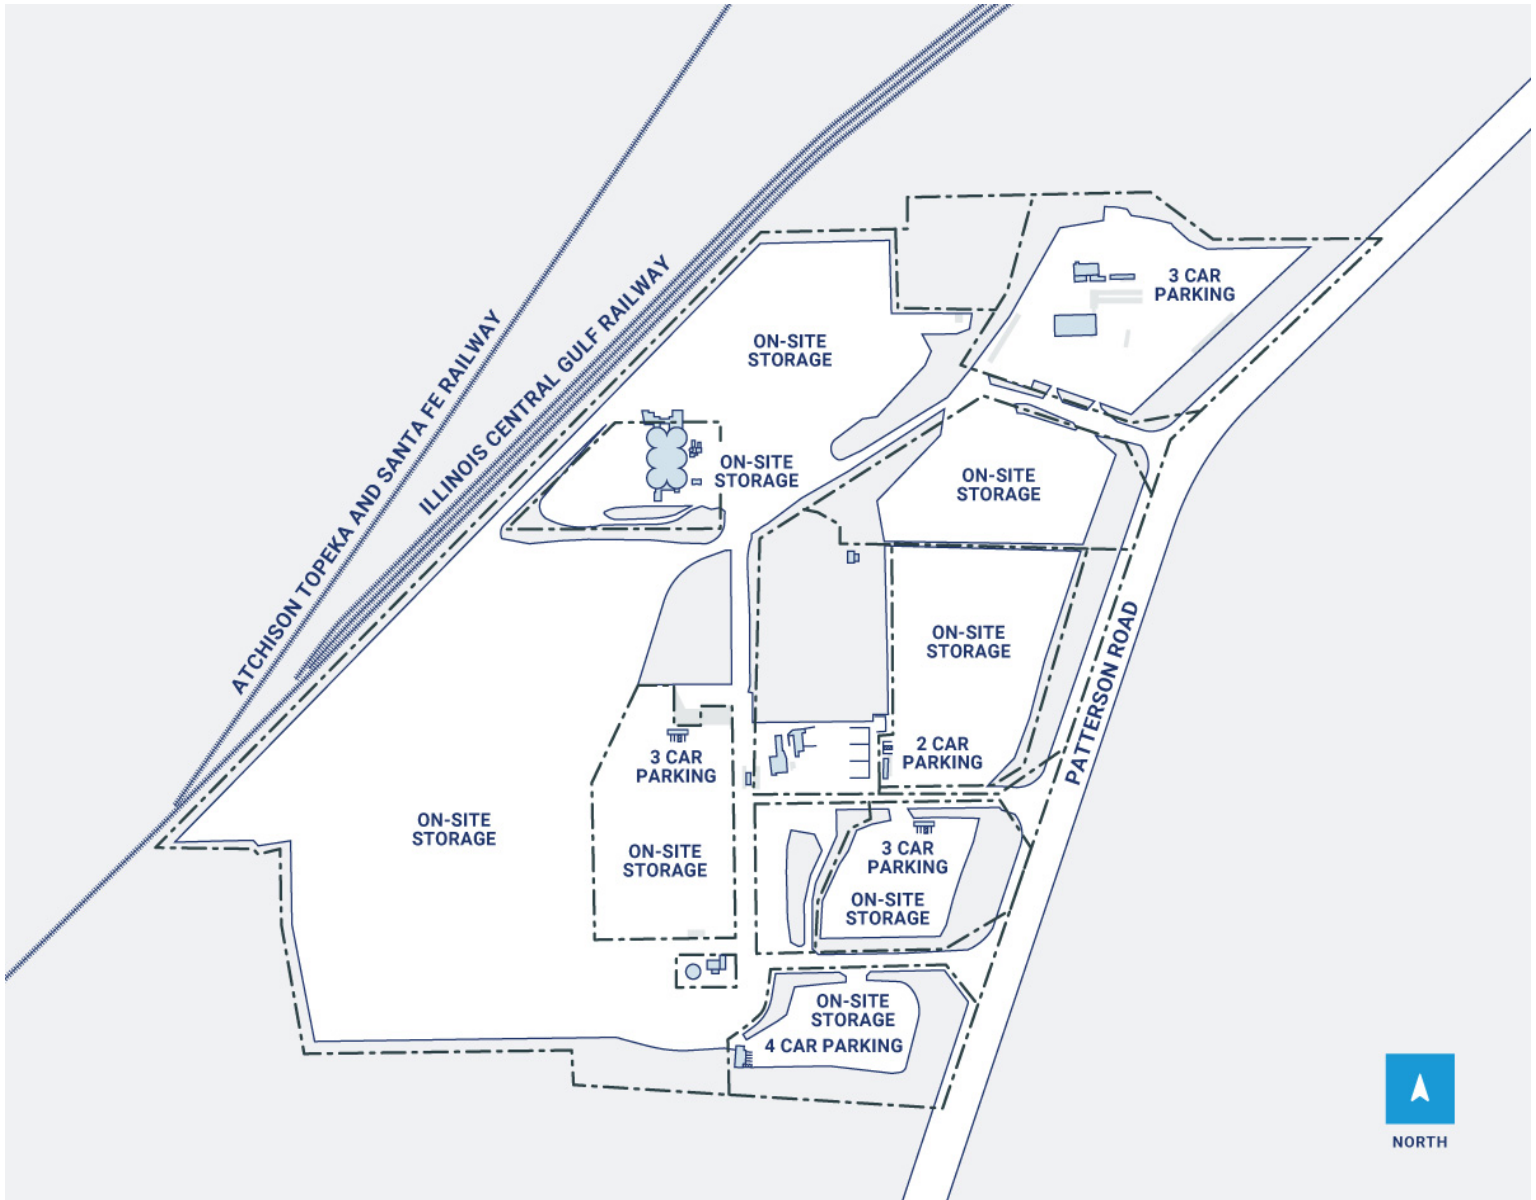

52 Acres

CenterPoint Properties

Patterson Road, Joliet, IL

CenterPoint Properties

Property Description

Market: Chicago

Land: 52 Acres

Building: 0 SF

Office: 0 SF

Available: SF

Year Built: 2010

Rail Access: No

Renovated:

Car Parking: spaces

Trailer Parking: spaces

Clear Height: 0'

Exterior Docks: 0

Interior Docks: 0

Drive-In Doors: 0

Construction: Land Only

Roof: Land Only

HVAC: No HVAC

Sprinkler: No Sprinkler

Power: Land Only

Typical Bay Size: 0' x 0'

Available Units: 0