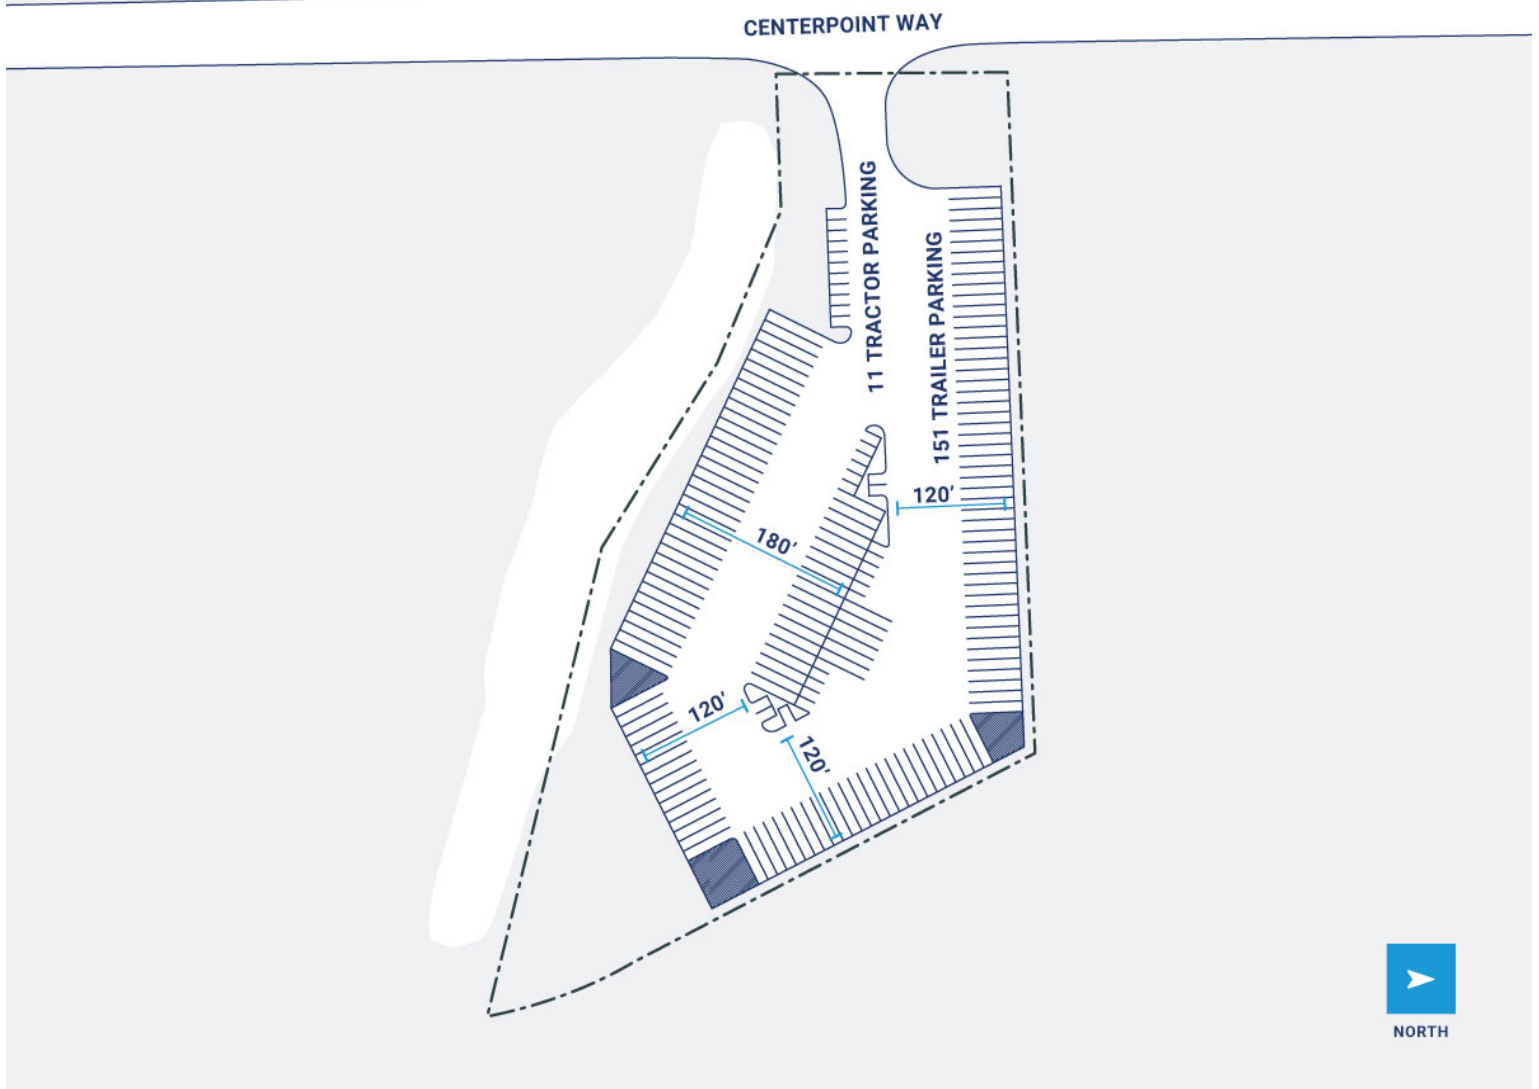

4 Acres

CenterPoint Properties

3640 CenterPoint Way, Joliet, IL

CenterPoint Properties

Property Description

Market: Chicago

Land: 4 Acres

Building: 0 SF

Office: 0 SF

Available: SF

Year Built: 2016

Rail Access: No

Renovated:

Car Parking: 0 spaces

Trailer Parking: 0 spaces

Clear Height: 0'

Typical Bay Size: 0' x 0'

Available Units: 0