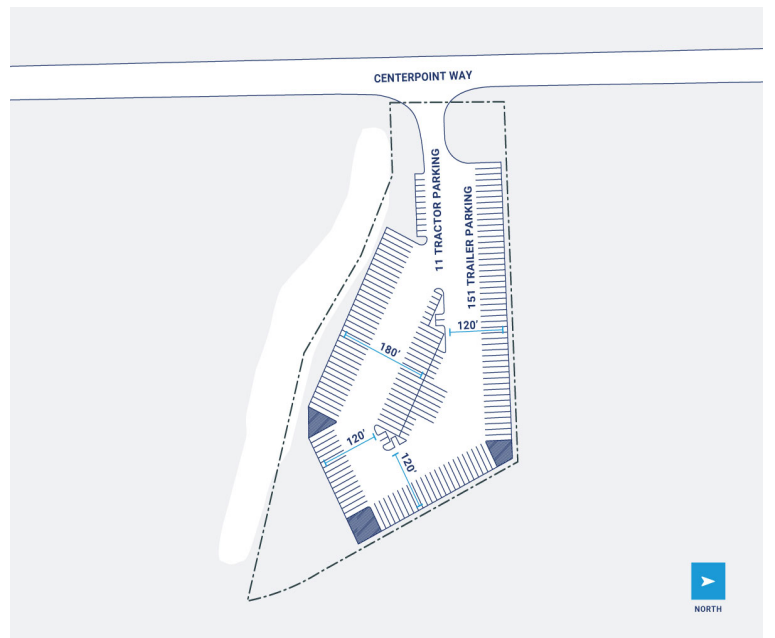

4 Acres

CenterPoint Properties

3640 CenterPoint Way, Joliet, IL

CenterPoint Properties

Property Description

Market: Chicago

Land: 4 Acres

Building: 0 SF

Office: 0 SF

Available: SF

Year Built: 2016

Rail Access: No

Renovated:

Car Parking: 0 spaces

Trailer Parking: 0 spaces

Clear Height: 0'

Typical Bay Size: 0' x 0'

Available Units: 0