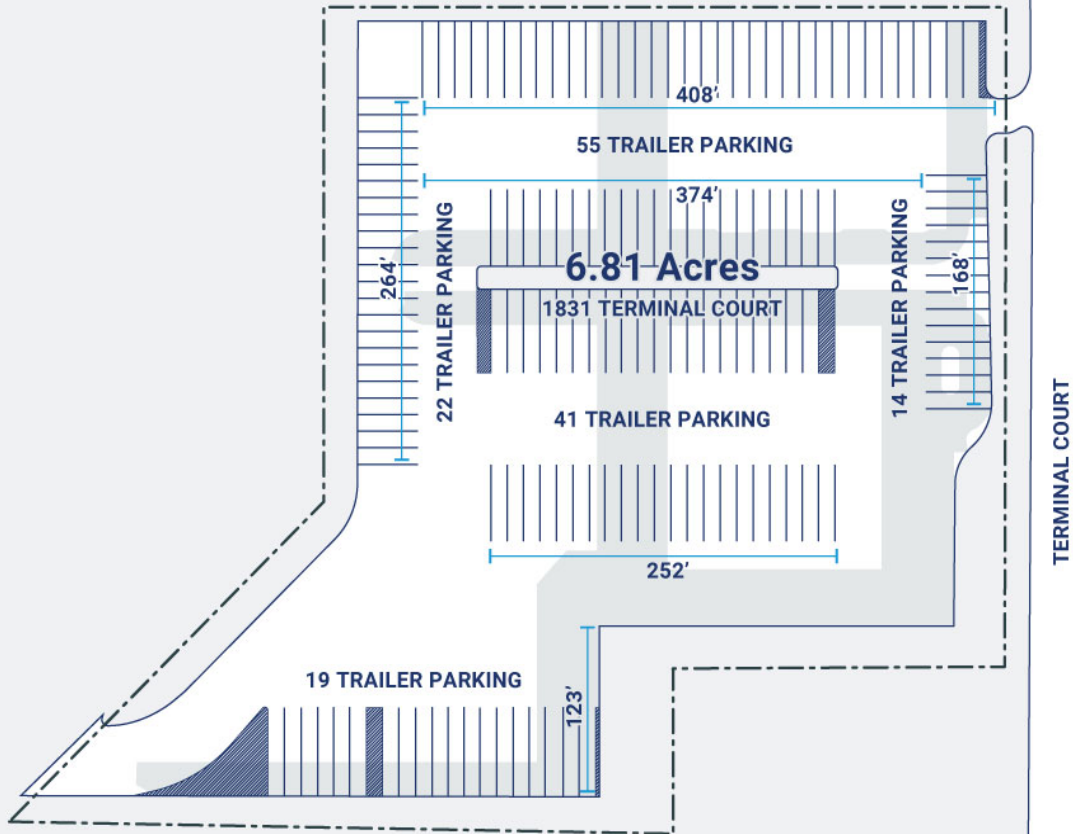

7 Acres

CenterPoint Properties

1831 Terminal Court, Joliet, IL

NORTH

CenterPoint Properties

Property Description

Market: Chicago

Land: 7 Acres

Building: 0 SF

Office: 0 SF

Available: SF

Year Built: 2015

Rail Access: No

Renovated:

Car Parking: 0 spaces

Trailer Parking: 145 spaces

Clear Height: 0'

Exterior Docks: 0

Interior Docks: 0

Drive-In Doors: 0

Construction: N/A

Roof: N/A

HVAC: Gas Heat w/ AC

Sprinkler: sprinklers

Power:

Typical Bay Size: 0' x 0'

Available Units: 0