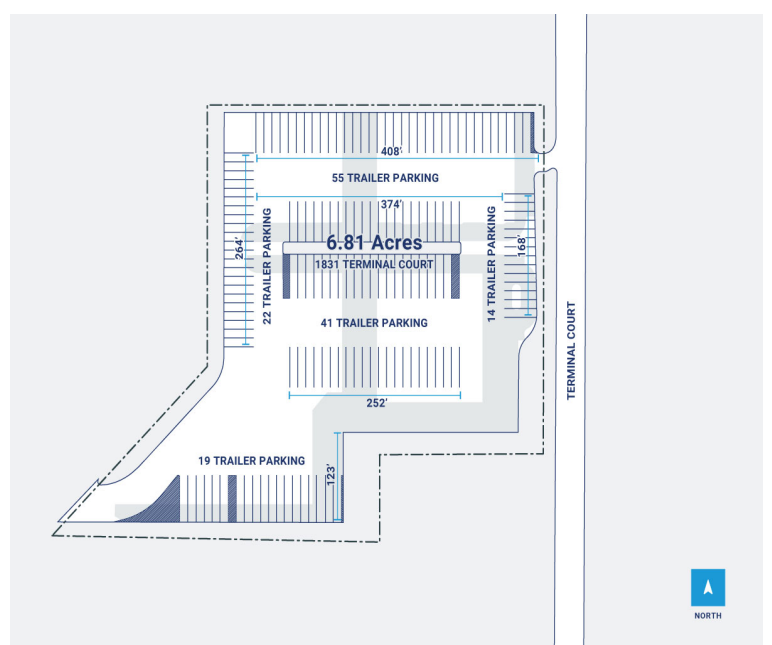

7 Acres

CenterPoint Properties

1831 Terminal Court, Joliet, IL

NORTH

CenterPoint Properties

Property Description

Market: Chicago

Land: 7 Acres

Building: 0 SF

Office: 0 SF

Available: SF

Year Built: 2015

Rail Access: No

Renovated:

Car Parking: 0 spaces

Trailer Parking: 145 spaces

Power:

Typical Bay Size: 0' x 0'

Available Units: 0