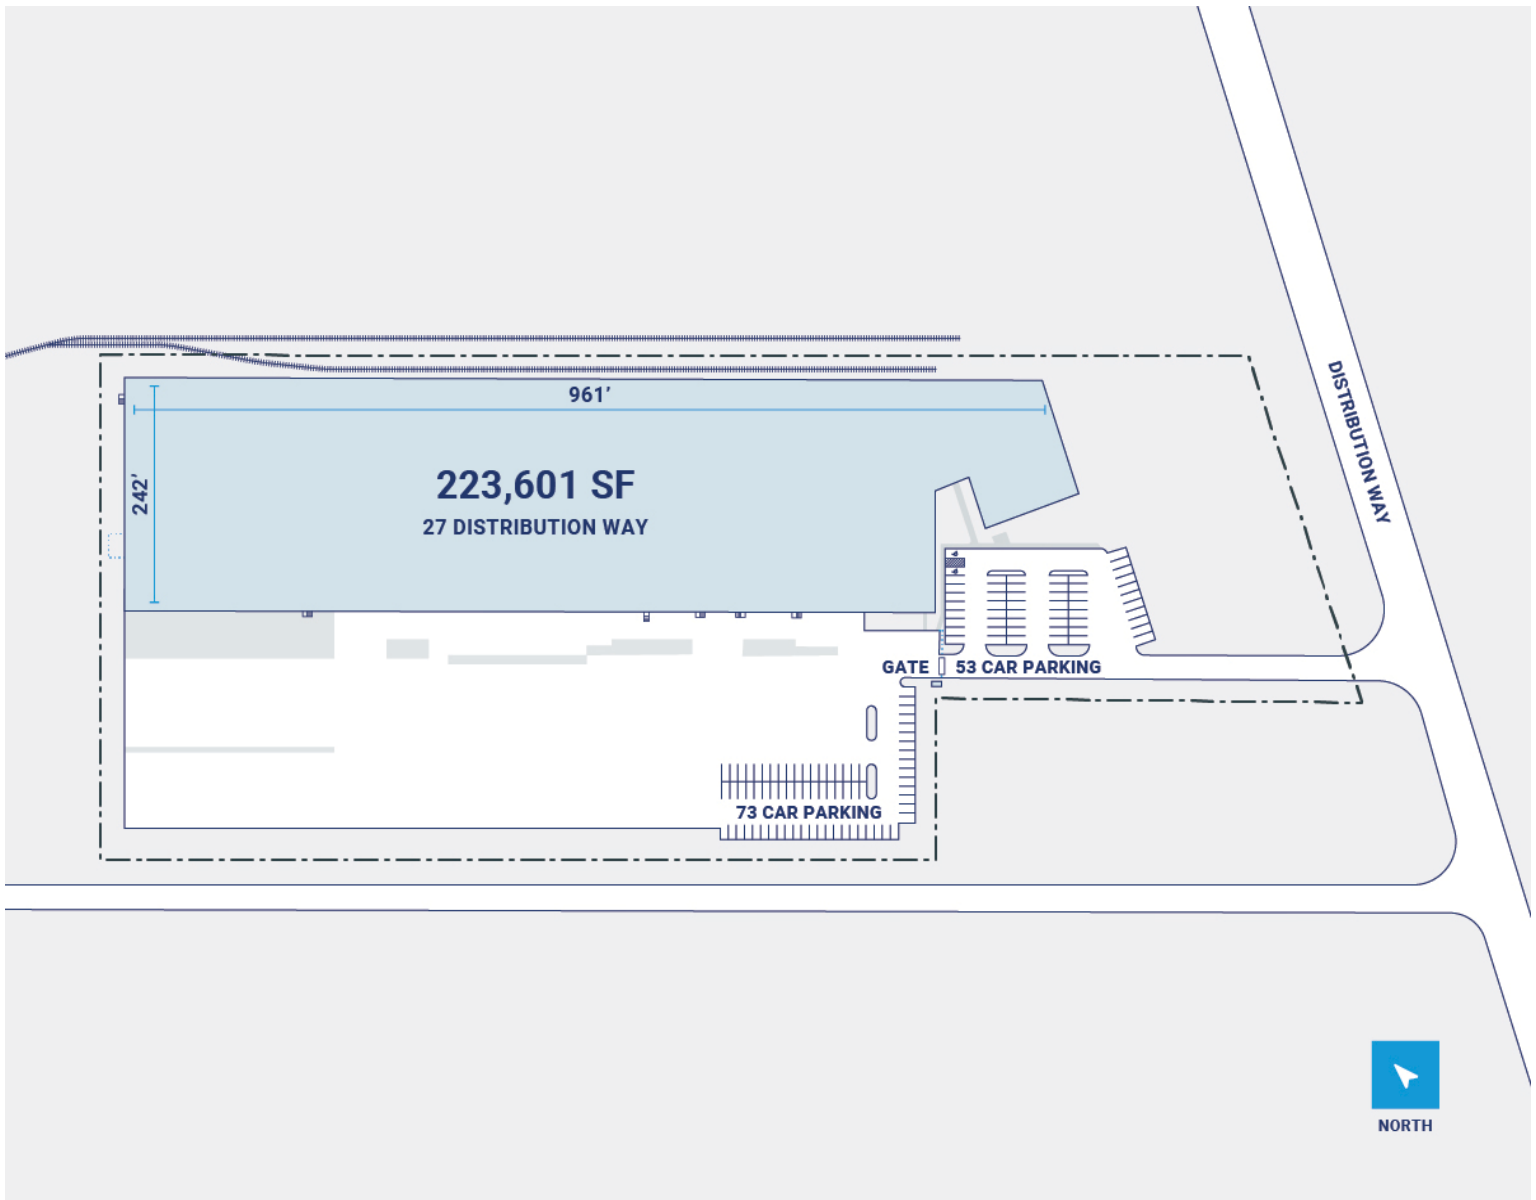

16 Acres

# CenterPoint Properties

27 Distribution Way, Monmouth Junction, NJ

## Property Description

<b>Market:</b> New Jersey/New York	<b>Renovated:</b>	<b>Construction:</b> Exterior walls consist of brick veneer masonry at the of
<b>Land:</b> 16 Acres	<b>Car Parking:</b> 126 spaces	<b>Roof:</b> EPDM roof membrane
<b>Building:</b> 223,601 SF	<b>Trailer Parking:</b> 0 spaces	<b>HVAC:</b> Gas Heat w/ AC
<b>Office:</b> 0 SF	<b>Clear Height:</b> 22'	<b>Sprinkler:</b> Wet System
<b>Available:</b> SF	<b>Exterior Docks:</b> 28	<b>Power:</b> 400 amps, 120/208-volt three-phase four-wire
<b>Year Built:</b> 1978	<b>Interior Docks:</b> 0	<b>Typical Bay Size:</b> 0' x 0'
<b>Rail Access:</b> Yes	<b>Drive-In Doors:</b> 0	<b>Available Units:</b> 0