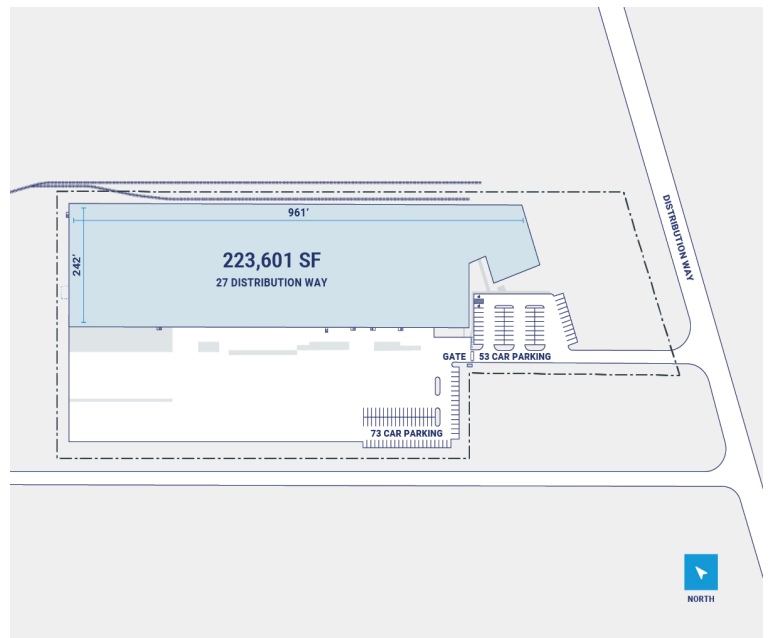

16 Acres

CenterPoint Properties

27 Distribution Way, Monmouth Junction, NJ