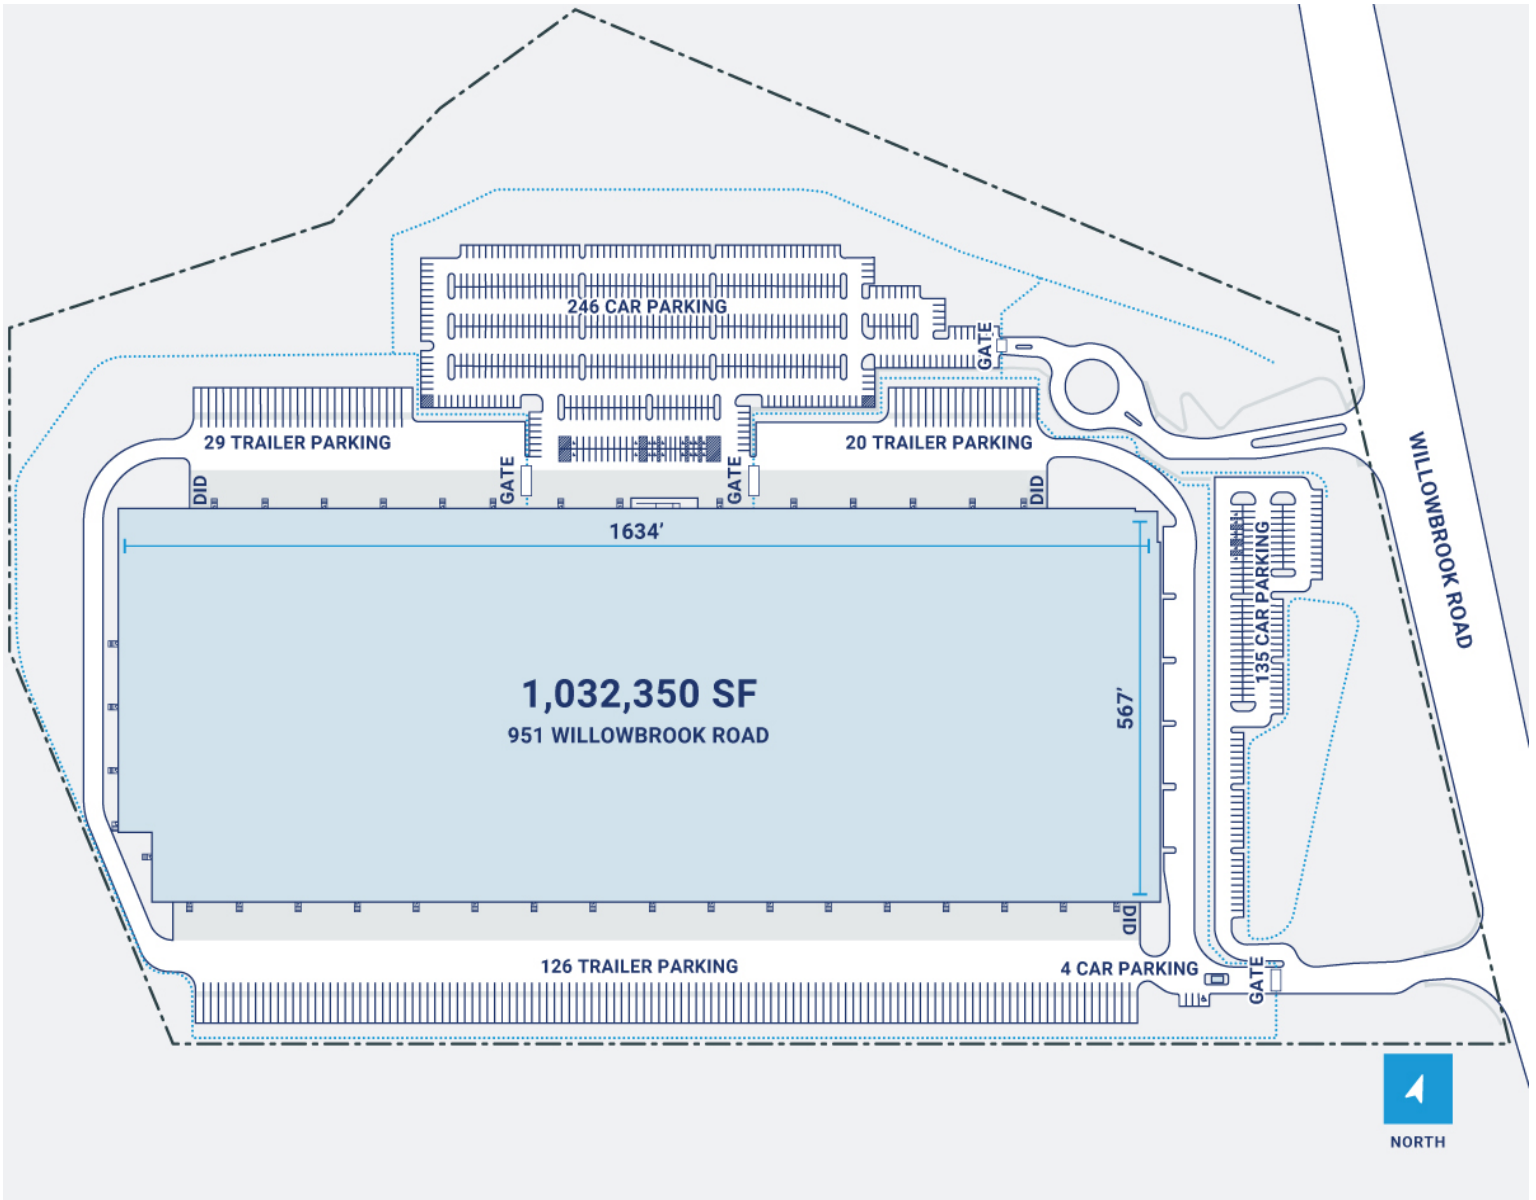

70 Acres

CenterPoint Properties

951 Willowbrook Road , Northampton, PA

Property Description

Market: Lehigh Valley/Philadelphia	Renovated:	Construction: Concrete Tilt-up
Land: 70 Acres	Car Parking: 763 spaces	Roof: Single-ply 60-Mil EPDM
Building: 1,031,524 SF	Trailer Parking: 173 spaces	HVAC: Gas Heat w/ AC
Office: 33,500 SF	Clear Height: 41'	Sprinkler: Wet System ESFR
Available: SF	Exterior Docks: 149	Power: 11,000 amps at 480 volt service
Year Built: 2020	Interior Docks: 0	Typical Bay Size: 54' x 50'
Rail Access: No	Drive-In Doors: 4	Available Units: 0