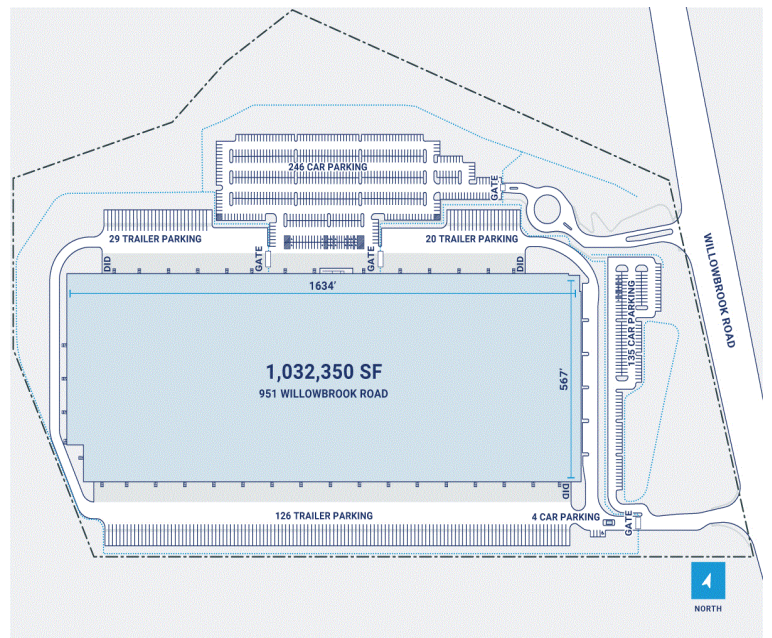

70 Acres

CenterPoint Properties

951 Willowbrook Road , Northampton, PA

Property Description

Market: Lehigh Valley/Philadelphia	Renovated:	Construction: Concrete Tilt-up
Land: 70 Acres	Car Parking: 763 spaces	Roof: Single-ply 60-Mil EPDM
Building: 1,031,524 SF	Trailer Parking: 173 spaces	HVAC: Gas Heat w/ AC
Office: 33,500 SF	Clear Height: 41'	Sprinkler: Wet System ESFR
Available: SF	Exterior Docks: 149	Power: 11,000 amps at 480 volt service
Year Built: 2020	Interior Docks: 0	Typical Bay Size: 54' x 50'
Rail Access: No	Drive-In Doors: 4	Available Units: 0