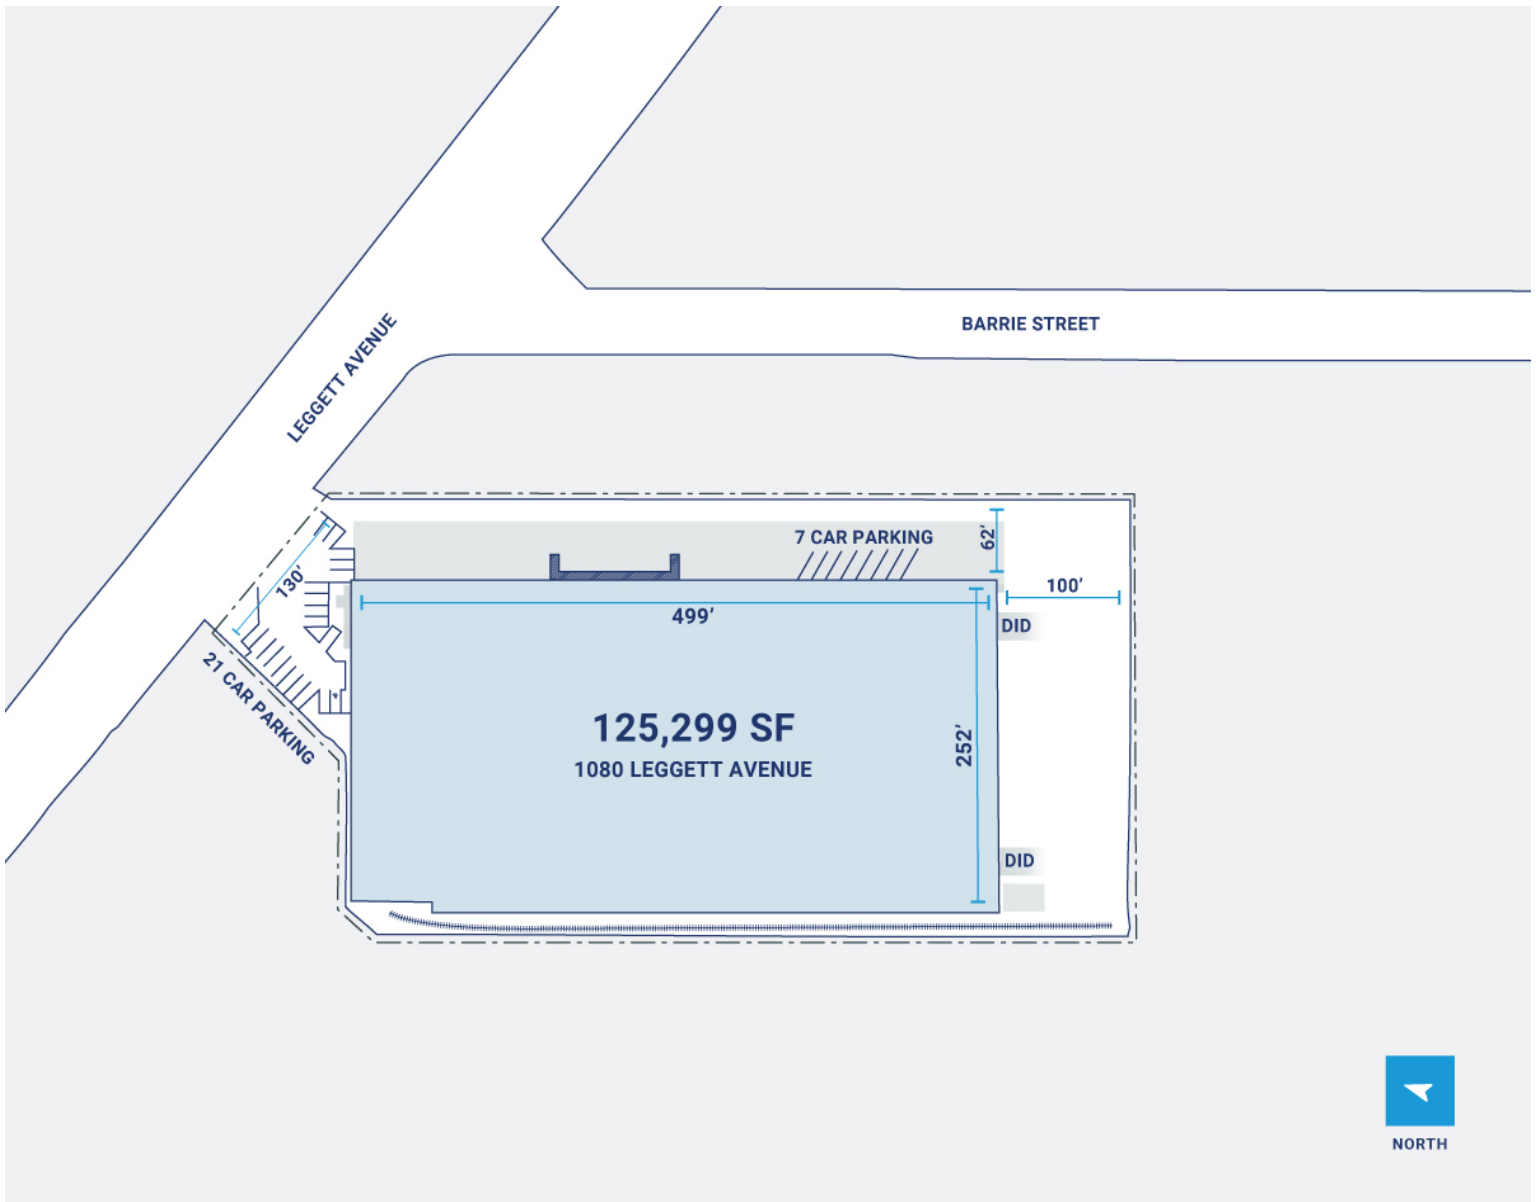

# CenterPoint Properties

1080 Leggett Avenue, Bronx, NY

## Property Description

<b>Market:</b> New Jersey/New York	<b>Renovated:</b> 2021	<b>Construction:</b> Brick
<b>Land:</b> 5 Acres	<b>Car Parking:</b> 22 spaces	<b>Roof:</b> TPO / EPDM
<b>Building:</b> 145,144 SF	<b>Trailer Parking:</b> 11 spaces	<b>HVAC:</b> Gas Heat w/ AC
<b>Office:</b> 0 SF	<b>Clear Height:</b> 22'	<b>Sprinkler:</b> Wet System
<b>Available:</b> SF	<b>Exterior Docks:</b> 12	<b>Power:</b> 4,000 amps
<b>Year Built:</b> 1965	<b>Interior Docks:</b> 0	<b>Typical Bay Size:</b> 31' x 50'
<b>Rail Access:</b> No	<b>Drive-In Doors:</b> 8	<b>Available Units:</b> 0