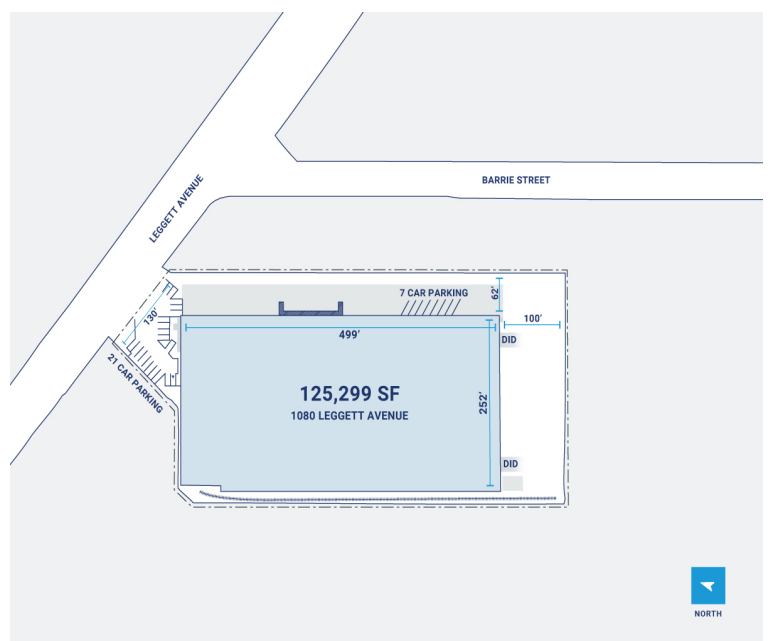

5 Acres

CenterPoint Properties

1080 Leggett Avenue, Bronx, NY