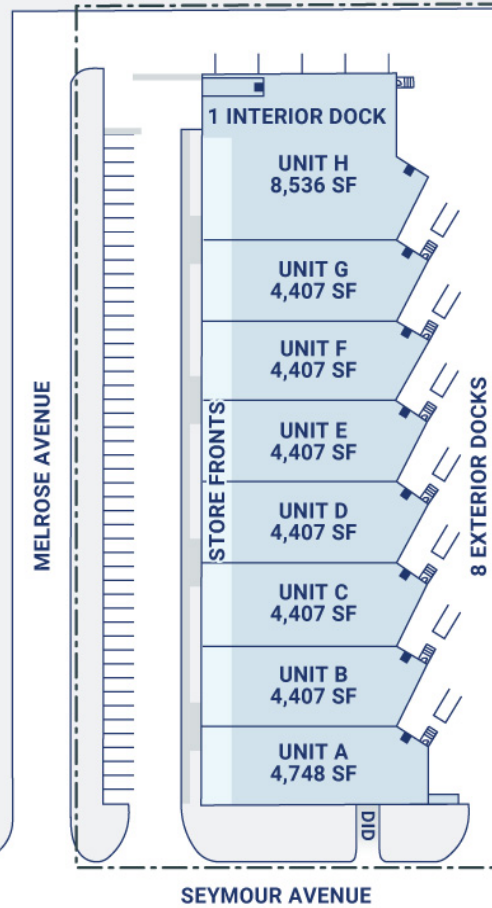

# CenterPoint Properties

4001-4045 Fleetwood - Bldg A, Franklin Park, IL

4001-4045 FLEETWOOD AVENUE - BUILDING A

NORTH

## Property Description

**Market:** Chicago

**Land:** 2 Acres

**Building:** 39,726 SF

**Office:** 0 SF

**Available:** SF

**Year Built:** 1972

**Rail Access:** No

**Renovated:**

**Car Parking:** 39 spaces

**Trailer Parking:** 0 spaces

**Clear Height:** 14'

**Exterior Docks:** 8

**Interior Docks:** 1

**Drive-In Doors:** 1

**Construction:** CMU and face brick

**Typical Bay Size:** 35' x 40'

**Available Units:** 0