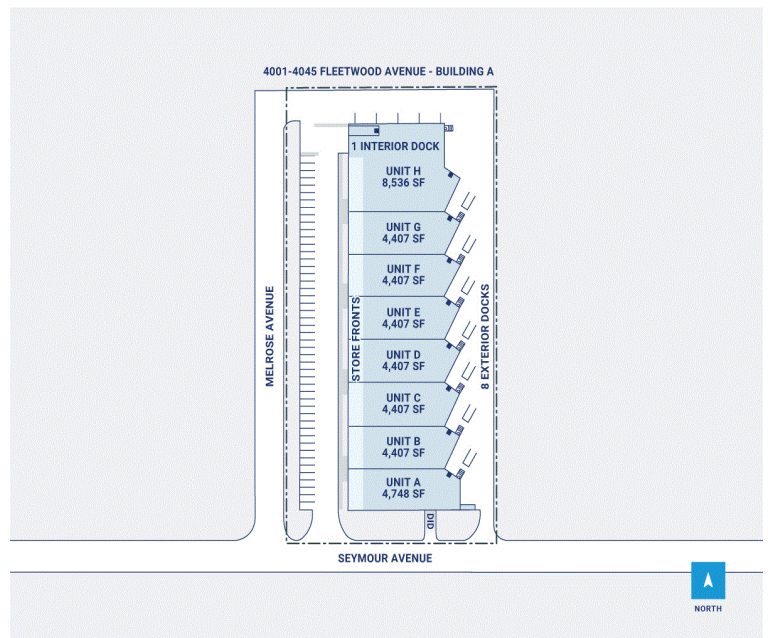

# CenterPoint Properties

4001-4045 Fleetwood - Bldg A, Franklin Park, IL

4001-4045 FLEETWOOD AVENUE - BUILDING A

NORTH

## Property Description

**Market:** Chicago

**Land:** 2 Acres

**Building:** 39,726 SF

**Office:** 0 SF

**Available:** SF

**Year Built:** 1972

**Rail Access:** No

**Renovated:**

**Car Parking:** 39 spaces

**Trailer Parking:** 0 spaces

**Clear Height:** 14'

**Exterior Docks:** 8

**Interior Docks:** 1

**Drive-In Doors:** 1

**Construction:** CMU and face brick

**Typical Bay Size:** 35' x 40'

**Available Units:** 0